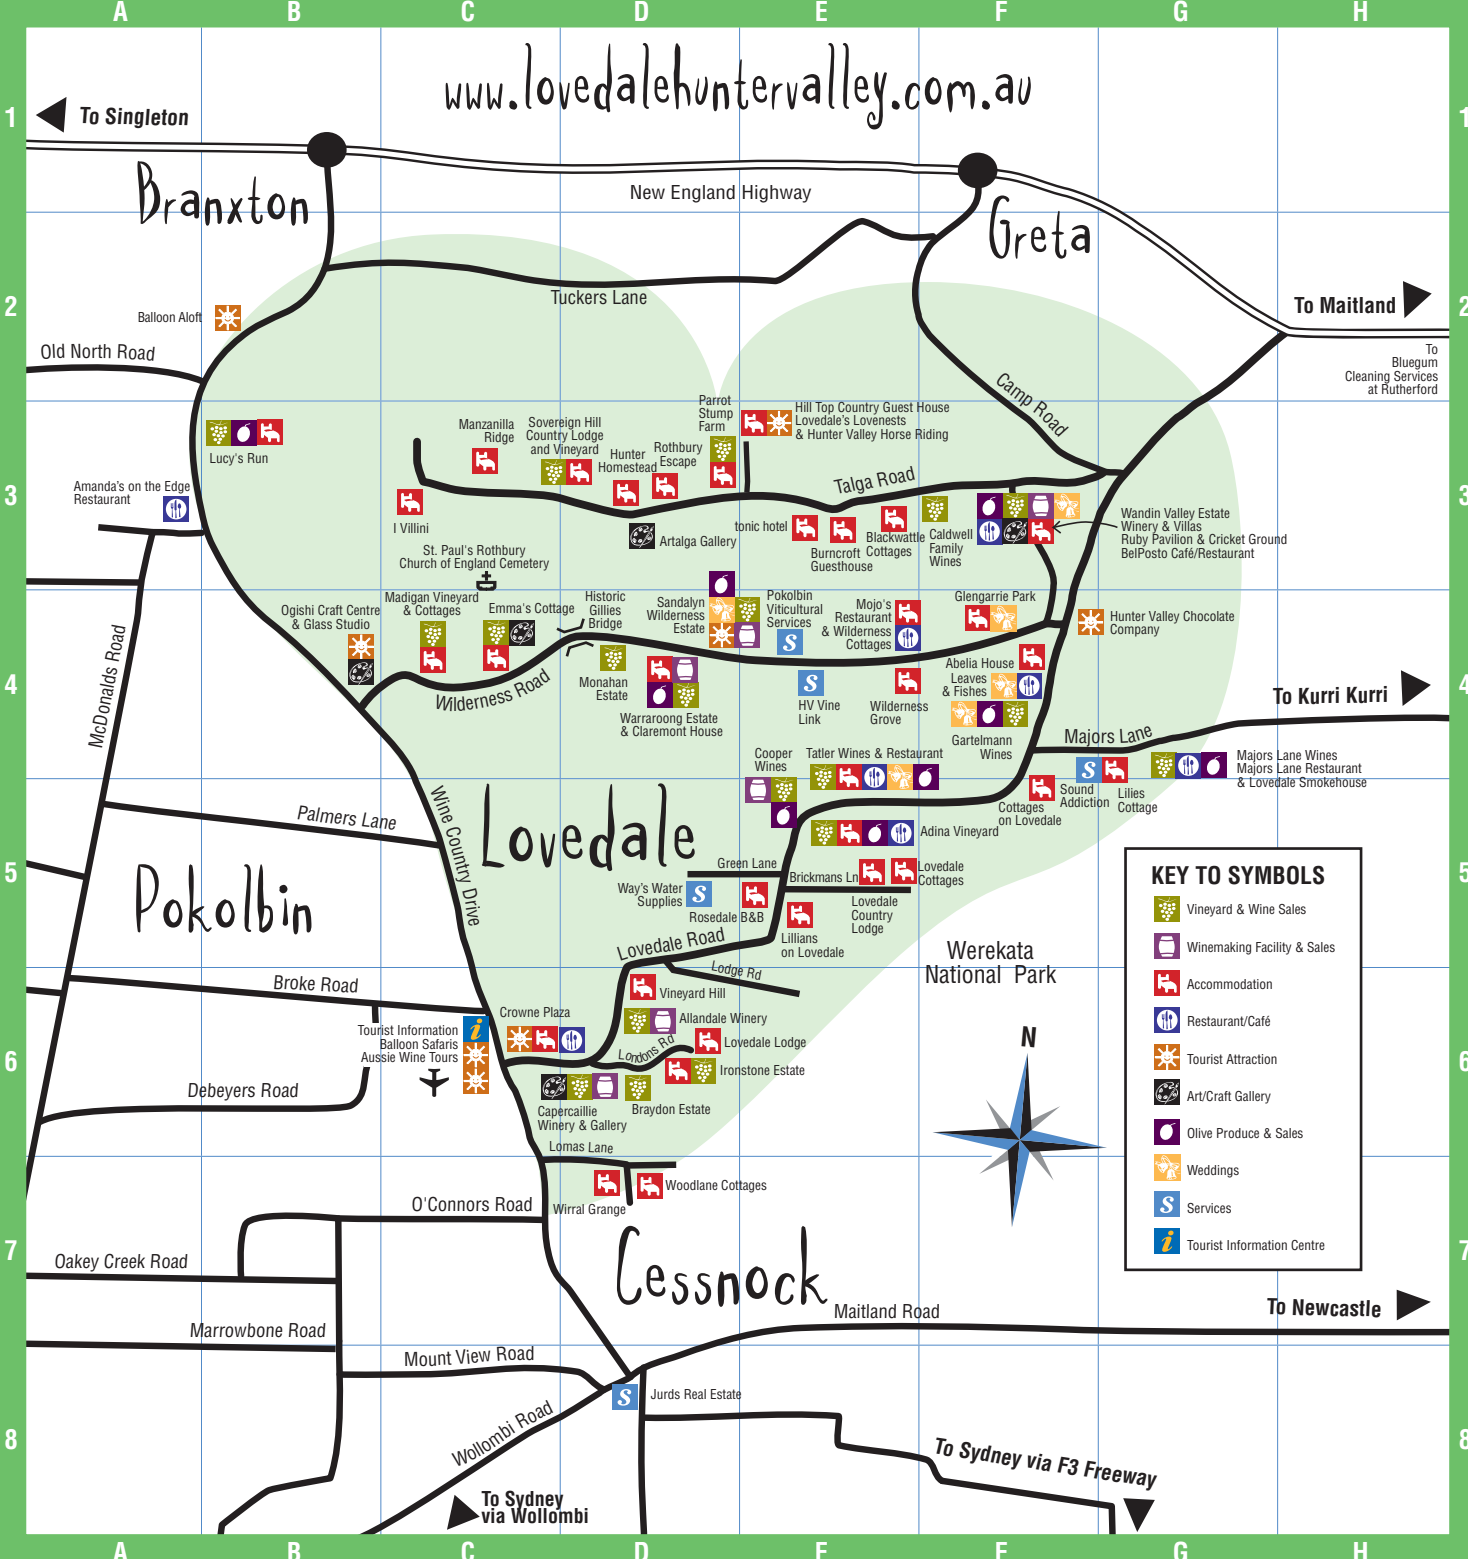

www.lovedalehuntervalley.com.au

KEY TO SYMBOLS	
	Vineyard & Wine Sales
	Winemaking Facility & Sales
	Accommodation
	Restaurant/Café
	Tourist Attraction
	Art/Craft Gallery
	Olive Produce & Sales
	Weddings
	Services
	Tourist Information Centre